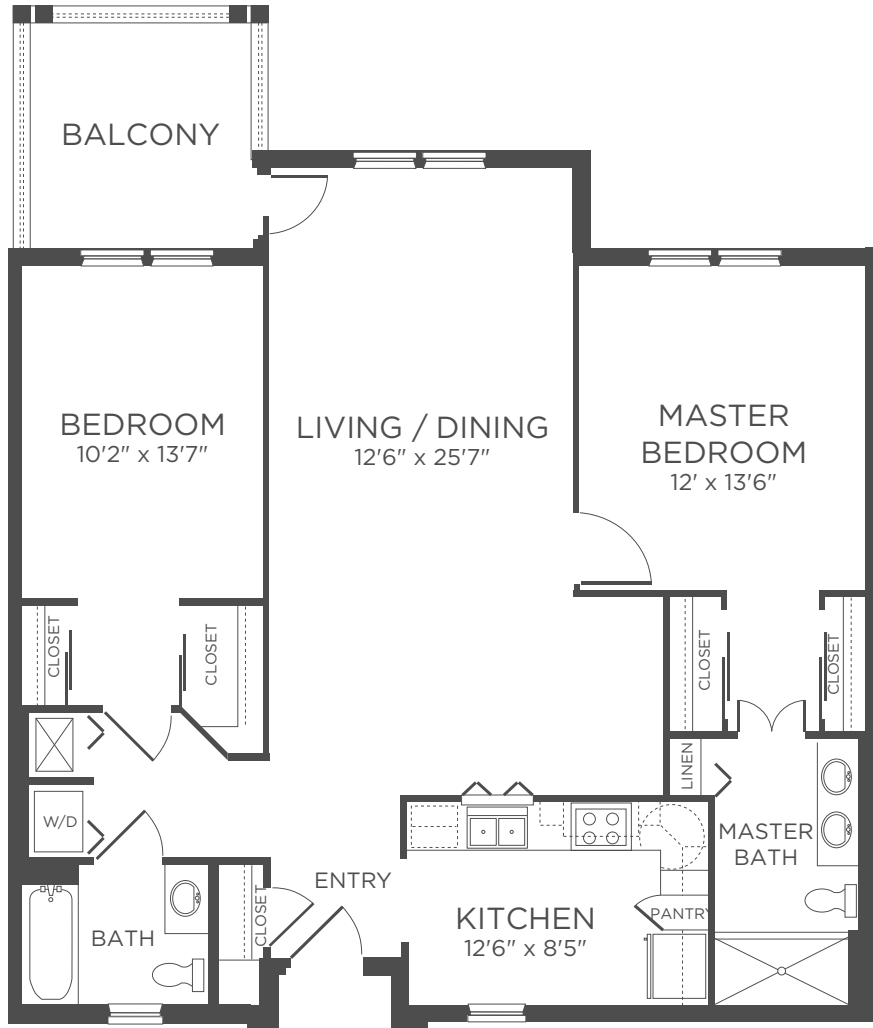

Actual room dimensions may vary slightly