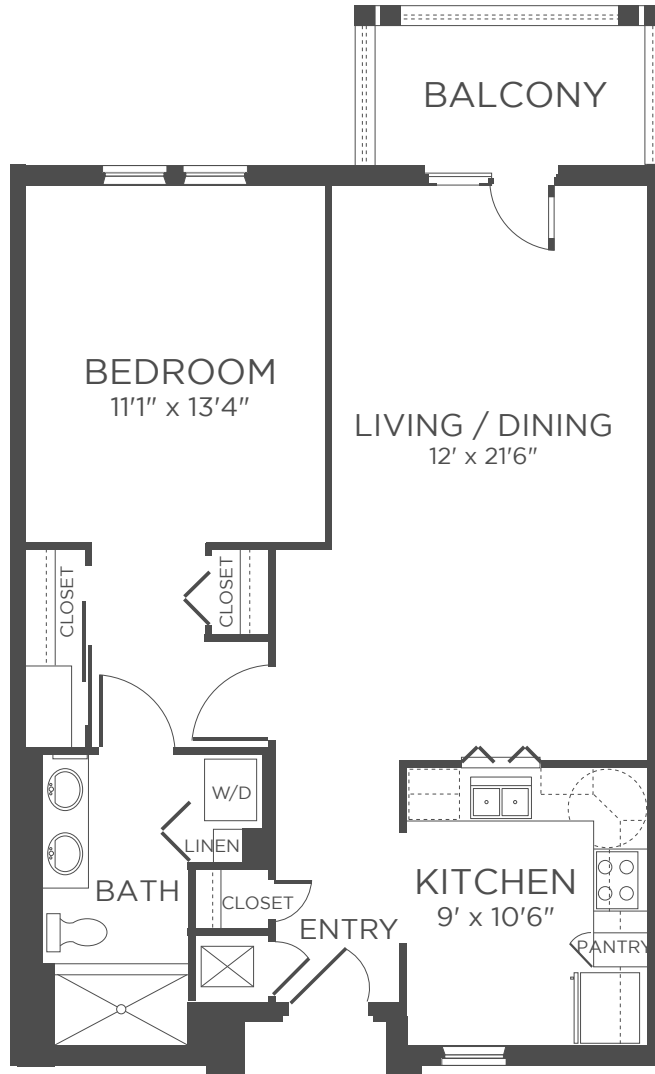

Actual room dimensions may vary slightly

3400 Masterpiece Way, Palm Beach Gardens, FL 33410 | 561.459.5181 | mylaposada.com | License #130471034