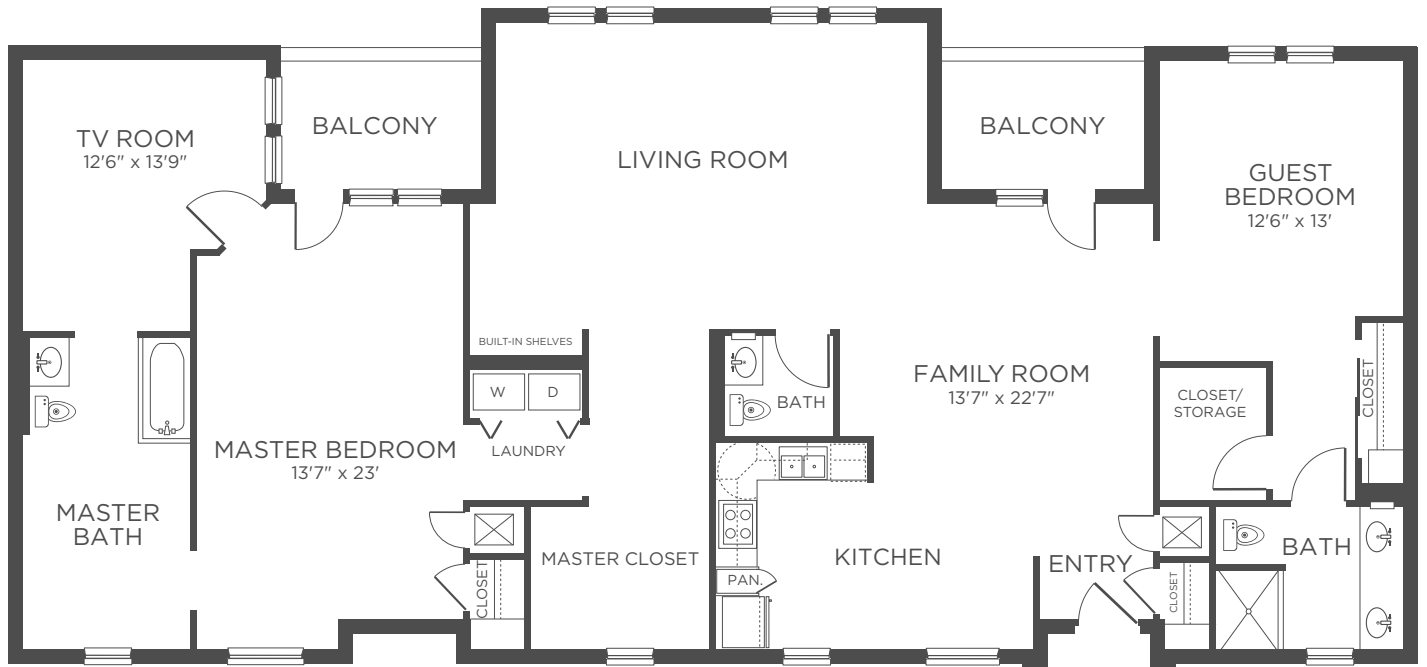

Actual room dimensions may vary slightly

3400 Masterpiece Way, Palm Beach Gardens, FL 33410 | 561.459.5181 | mylaposada.com | License #130471034